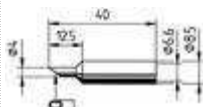

0832PW/SB
Soldering tip Power Well with concave portion

long-life tip others 4,00