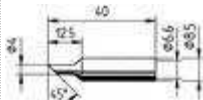

0832NDLF/10
Soldering tip LF-ERSADUR

long-life tip angled face 4,00