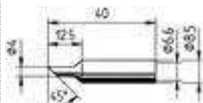

0832MDLF/10
Soldering tip LF-ERSADUR

long-life tip chisel-shaped 17,00

0832MDLF/SB
Soldering tip LF-ERSADUR

long-life tip chisel-shaped 17,00

0832NDLF/10
Soldering tip LF-ERSADUR

long-life tip angled face 4,00